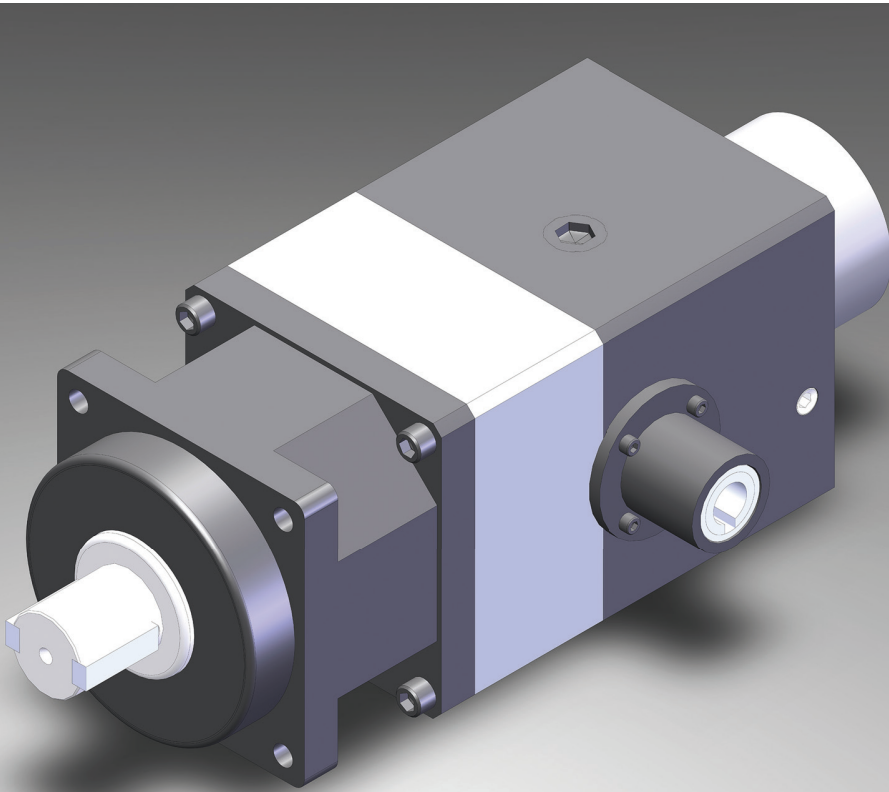

Your Custom Gearbox Solutions are **CGI Standard Products.**

Advanced Products for Robotics and Automation

CGI Motion standard products are designed with customization in mind. We understand most off-the-shelf products or a complete in-house design may not fit your application, so our standard products are designed for functional flexibility. Our team of experts will work with you on selecting the optimal base product and craft a unique solution to help differentiate your product or application. So when you think customization, think standard CGI gearbox assemblies. Connect with us today to explore what CGI Motion can do for you.