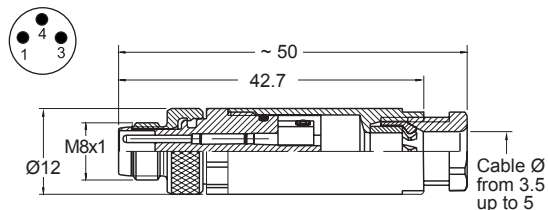

ALL DIMENSIONS ARE IN MILLIMETERS UNLESS OTHERWISE NOTED

12mm Female Molded Locking Connector
 250V AC/DC 4 Amps max.

Order part number

- RC12S-F0M030120 (3 pin / 2m)**
- RC12S-F0M030150 (3 pin / 5m)**

12mm Male x 12mm Female Molded Locking Cable
 250V AC/DC 4 Amps max.

12mm Male Field Wireable Connector
 250V AC/DC 3 Amps max.

Order part number

- RC12B-M0F0400 (4 pin / 4-6mm cable dia.)**
- RC12B-M0F0401 (4 pin / 6-8mm cable dia.)**

B
T
Y
P
E

Dimensional Data

ALL DIMENSIONS ARE IN MILLIMETERS UNLESS OTHERWISE NOTED

8mm Female Molded Locking Connector 120V AC/DC 4 Amps max.

Order part number

RC08S-F0M030120 (3 pin / 2m)

RC08S-F0M030150 (3 pin / 5m)

RC08S-F0M040120 (4 pin / 2m)

RC08S-F0M040150 (4 pin / 5m)

12mm Male x 8mm Female Molded Locking Cable 120V AC/DC 4 Amps max.

N/C on Pin 2

Order part number

RCA-12SM00-08SF0031 (3 pin / 1m)

RCA-12SM00-08SF0032 (3 pin / 2m)

8mm Female Field Wireable Connector 120V AC/DC 4 Amps max.

Order part number

RC08B-F0F0330 (3 pin)

8mm Male Field Wireable Connector 120V AC/DC 4 Amps max.