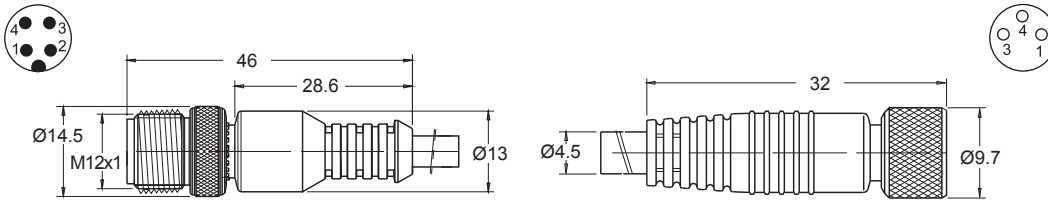

ALL DIMENSIONS ARE IN MILLIMETERS UNLESS OTHERWISE NOTED

12mm Female Molded Locking Connector
 250V AC/DC 4 Amps max.

Order part number

- RC12S-F0M030120 (3 pin / 2m)**
- RC12S-F0M030150 (3 pin / 5m)**

12mm Male x 12mm Female Molded Locking Cable
 250V AC/DC 4 Amps max.

12mm Male Field Wireable Connector
 250V AC/DC 3 Amps max.

Order part number

- RC12B-M0F0400 (4 pin / 4-6mm cable dia.)**
- RC12B-M0F0401 (4 pin / 6-8mm cable dia.)**

B
T
Y
P
E

Dimensional Data

ALL DIMENSIONS ARE IN MILLIMETERS UNLESS OTHERWISE NOTED

8mm Female Molded Locking Connector 120V AC/DC 4 Amps max.

Order part number

RC08S-F0M030120 (3 pin / 2m)

RC08S-F0M030150 (3 pin / 5m)

RC08S-F0M040120 (4 pin / 2m)

RC08S-F0M040150 (4 pin / 5m)

12mm Male x 8mm Female Molded Locking Cable 120V AC/DC 4 Amps max.

N/C on Pin 2

Order part number

RCA-12SM00-08SF0031 (3 pin / 1m)

RCA-12SM00-08SF0032 (3 pin / 2m)

8mm Female Field Wireable Connector 120V AC/DC 4 Amps max.

Order part number

RC08B-F0F0330 (3 pin)

8mm Male Field Wireable Connector 120V AC/DC 4 Amps max.