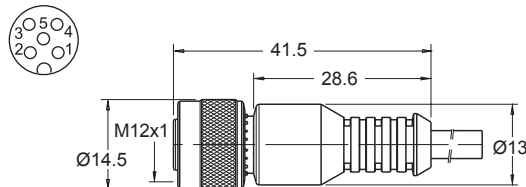

ALL DIMENSIONS ARE IN MILLIMETERS UNLESS OTHERWISE NOTED

12mm Female Molded Locking Connector
 250V AC/DC 4 Amps max.

Order part number

- RC12S-F0M030120 (3 pin / 2m)**
- RC12S-F0M030150 (3 pin / 5m)**

12mm Male x 12mm Female Molded Locking Cable
 250V AC/DC 4 Amps max.

Order part number

- RCA-12SM00-12SF0041 (4 pin / 1m)**
- RCA-12SM00-12SF0042 (4 pin / 2m)**

12mm Female Field Wireable Connector
 250V AC/DC 3 Amps max.

Order part number

- RC12B-F0F0400 (4 pin / 4-6mm cable dia.)**
- RC12B-F0F0401 (4 pin / 6-8mm cable dia.)**

12mm Male Field Wireable Connector
 250V AC/DC 3 Amps max.

Order part number

- RC12B-M0F0400 (4 pin / 4-6mm cable dia.)**
- RC12B-M0F0401 (4 pin / 6-8mm cable dia.)**

B
T
Y
P
E

Dimensional Data

ALL DIMENSIONS ARE IN MILLIMETERS UNLESS OTHERWISE NOTED

8mm Female Molded Locking Connector 120V AC/DC 4 Amps max.

Order part number

RC08S-F0M030120 (3 pin / 2m)

RC08S-F0M030150 (3 pin / 5m)

RC08S-F0M040120 (4 pin / 2m)

RC08S-F0M040150 (4 pin / 5m)

12mm Male x 8mm Female Molded Locking Cable 120V AC/DC 4 Amps max.