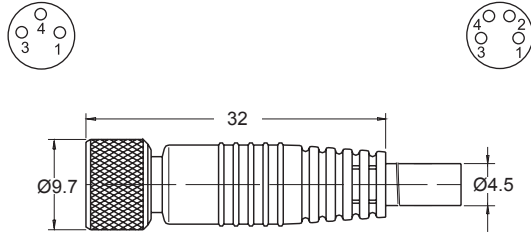

ALL DIMENSIONS ARE IN MILLIMETERS UNLESS OTHERWISE NOTED

12mm Female Molded Locking Connector
 250V AC/DC 4 Amps max.

Order part number

- RC12S-F0M030120 (3 pin / 2m)**
- RC12S-F0M030150 (3 pin / 5m)**

12mm Male x 12mm Female Molded Locking Cable
 250V AC/DC 4 Amps max.

Order part number

- RCA-12SM00-12SF0041 (4 pin / 1m)**
- RCA-12SM00-12SF0042 (4 pin / 2m)**

12mm Female Field Wireable Connector
 250V AC/DC 3 Amps max.

Order part number

- RC12B-F0F0400 (4 pin / 4-6mm cable dia.)**
- RC12B-F0F0401 (4 pin / 6-8mm cable dia.)**

12mm Male Field Wireable Connector
 250V AC/DC 3 Amps max.

Order part number

- RC12B-M0F0400 (4 pin / 4-6mm cable dia.)**
- RC12B-M0F0401 (4 pin / 6-8mm cable dia.)**

B
T
Y
P
E

Dimensional Data

ALL DIMENSIONS ARE IN MILLIMETERS UNLESS OTHERWISE NOTED

8mm Female Molded Locking Connector 120V AC/DC 4 Amps max.

Order part number

RC08S-F0M030120 (3 pin / 2m)

RC08S-F0M030150 (3 pin / 5m)

RC08S-F0M040120 (4 pin / 2m)

RC08S-F0M040150 (4 pin / 5m)

12mm Male x 8mm Female Molded Locking Cable 120V AC/DC 4 Amps max.