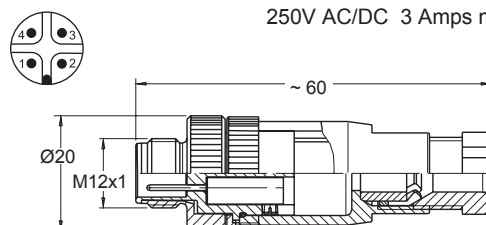

ALL DIMENSIONS ARE IN MILLIMETERS UNLESS OTHERWISE NOTED

12mm Female Molded Locking Connector
 250V AC/DC 4 Amps max.

Order part number

- RC12S-F0M030120 (3 pin / 2m)**
- RC12S-F0M030150 (3 pin / 5m)**

12mm Male x 12mm Female Molded Locking Cable
 250V AC/DC 4 Amps max.

Order part number

- RCA-12SM00-12SF0041 (4 pin / 1m)**
- RCA-12SM00-12SF0042 (4 pin / 2m)**

12mm Female Field Wireable Connector
 250V AC/DC 3 Amps max.

Order part number

- RC12B-F0F0400 (4 pin / 4-6mm cable dia.)**
- RC12B-F0F0401 (4 pin / 6-8mm cable dia.)**

12mm Male Field Wireable Connector
 250V AC/DC 3 Amps max.

Order part number

- RC12B-M0F0400 (4 pin / 4-6mm cable dia.)**
- RC12B-M0F0401 (4 pin / 6-8mm cable dia.)**

B
T
Y
P
E

Dimensional Data

ALL DIMENSIONS ARE IN MILLIMETERS UNLESS OTHERWISE NOTED

8mm Female Molded Locking Connector 120V AC/DC 4 Amps max.

Order part number

RC08S-F0M030120 (3 pin / 2m)

RC08S-F0M030150 (3 pin / 5m)

RC08S-F0M040120 (4 pin / 2m)

RC08S-F0M040150 (4 pin / 5m)

12mm Male x 8mm Female Molded Locking Cable 120V AC/DC 4 Amps max.