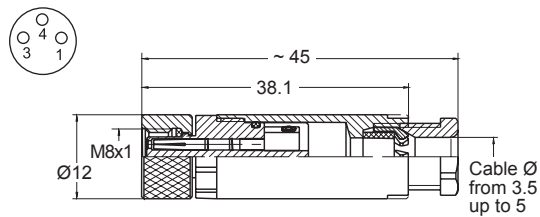

ALL DIMENSIONS ARE IN MILLIMETERS UNLESS OTHERWISE NOTED

12mm Female Molded Locking Connector
 250V AC/DC 4 Amps max.

Order part number

- RC12S-F0M030120 (3 pin / 2m)**
- RC12S-F0M030150 (3 pin / 5m)**

12mm Male x 12mm Female Molded Locking Cable
 250V AC/DC 4 Amps max.

12mm Male Field Wireable Connector
 250V AC/DC 3 Amps max.

Order part number

- RC12B-M0F0400 (4 pin / 4-6mm cable dia.)**
- RC12B-M0F0401 (4 pin / 6-8mm cable dia.)**

B
T
Y
P
E

Dimensional Data

ALL DIMENSIONS ARE IN MILLIMETERS UNLESS OTHERWISE NOTED

8mm Female Molded Locking Connector 120V AC/DC 4 Amps max.

Order part number

RC08S-F0M030120 (3 pin / 2m)

RC08S-F0M030150 (3 pin / 5m)

RC08S-F0M040120 (4 pin / 2m)

RC08S-F0M040150 (4 pin / 5m)

12mm Male x 8mm Female Molded Locking Cable 120V AC/DC 4 Amps max.

N/C on Pin 2

Order part number

RCA-12SM00-08SF0031 (3 pin / 1m)

RCA-12SM00-08SF0032 (3 pin / 2m)

8mm Female Field Wireable Connector 120V AC/DC 4 Amps max.

Order part number

RC08B-F0F0330 (3 pin)

8mm Male Field Wireable Connector 120V AC/DC 4 Amps max.