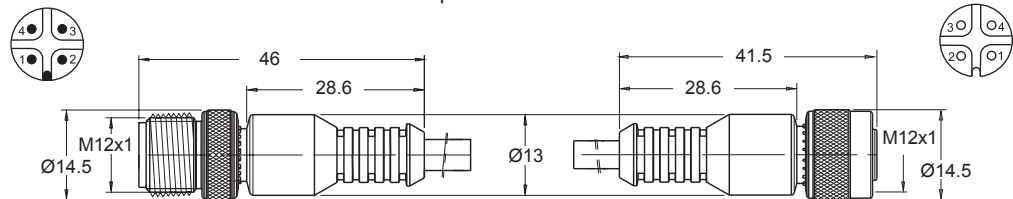

ALL DIMENSIONS ARE IN MILLIMETERS UNLESS OTHERWISE NOTED

12mm Female Molded Locking Connector
 250V AC/DC 4 Amps max.

Order part number

- RC12S-F0M030120 (3 pin / 2m)**
- RC12S-F0M030150 (3 pin / 5m)**

12mm Male x 12mm Female Molded Locking Cable
 250V AC/DC 4 Amps max.

Order part number

- RCA-12SM00-12SF0041 (4 pin / 1m)**
- RCA-12SM00-12SF0042 (4 pin / 2m)**

12mm Female Field Wireable Connector
 250V AC/DC 3 Amps max.

Order part number

- RC12B-F0F0400 (4 pin / 4-6mm cable dia.)**
- RC12B-F0F0401 (4 pin / 6-8mm cable dia.)**

12mm Male Field Wireable Connector
 250V AC/DC 3 Amps max.

Order part number

- RC12B-M0F0400 (4 pin / 4-6mm cable dia.)**
- RC12B-M0F0401 (4 pin / 6-8mm cable dia.)**

B
T
Y
P
E

Dimensional Data

ALL DIMENSIONS ARE IN MILLIMETERS UNLESS OTHERWISE NOTED

8mm Female Molded Locking Connector 120V AC/DC 4 Amps max.

Order part number

RC08S-F0M030120 (3 pin / 2m)

RC08S-F0M030150 (3 pin / 5m)

RC08S-F0M040120 (4 pin / 2m)

RC08S-F0M040150 (4 pin / 5m)

12mm Male x 8mm Female Molded Locking Cable 120V AC/DC 4 Amps max.