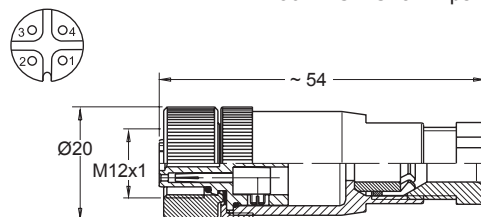

ALL DIMENSIONS ARE IN MILLIMETERS UNLESS OTHERWISE NOTED

12mm Female Molded Locking Connector
 250V AC/DC 4 Amps max.

Order part number

- RC12S-F0M030120 (3 pin / 2m)**
- RC12S-F0M030150 (3 pin / 5m)**

12mm Male x 12mm Female Molded Locking Cable
 250V AC/DC 4 Amps max.

Order part number

- RCA-12SM00-12SF0041 (4 pin / 1m)**
- RCA-12SM00-12SF0042 (4 pin / 2m)**

12mm Female Field Wireable Connector
 250V AC/DC 3 Amps max.

Order part number

- RC12B-F0F0400 (4 pin / 4-6mm cable dia.)**
- RC12B-F0F0401 (4 pin / 6-8mm cable dia.)**

12mm Male Field Wireable Connector
 250V AC/DC 3 Amps max.

Order part number

- RC12B-M0F0400 (4 pin / 4-6mm cable dia.)**
- RC12B-M0F0401 (4 pin / 6-8mm cable dia.)**

B
T
Y
P
E

Dimensional Data

ALL DIMENSIONS ARE IN MILLIMETERS UNLESS OTHERWISE NOTED

N/C on Pin 2

Order part number

RCA-12SM00-08SF0031 (3 pin / 1m)

RCA-12SM00-08SF0032 (3 pin / 2m)

8mm Female Field Wireable Connector 120V AC/DC 4 Amps max.

Order part number

RC08B-F0F0330 (3 pin)

8mm Male Field Wireable Connector 120V AC/DC 4 Amps max.