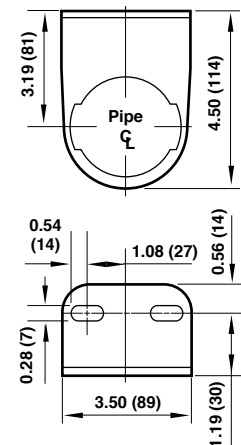

Product	Accessory	Part No.
R05	Plastic panel nut	2962-89
R06	Wall bracket for R06 with plastic bonnet	Bracket and plastic nut: 18-025-003 Plastic nut: 2962-89 Metal nut: 2962-04
	Wall bracket for R06 with brass bonnet	Bracket and metal nut: 18-001-021 Metal nut: 616-01
	Tamper resistant knob kit	18-001-092
R07	Wall bracket with plastic nut	Bracket and plastic nut: 18-025-003 Plastic nut: 2962-89 Metal nut: 2962-04
	Tamper resistant knob kit	18-001-092
R17	Wall bracket with plastic nut	Bracket and metal nut: 5570-04 Metal nut: 5226-97
	Tamper resistant seal wire	2117-01
R18	Muffler	3/4 PTF: MB006A R 3/4: MB006B

R06, R07 Bracket (18-025-003)**R06 Bracket for Brass Bonnet (18-001-021)****R17 Bracket (5570-04)**

Dimensions in inches (mm)