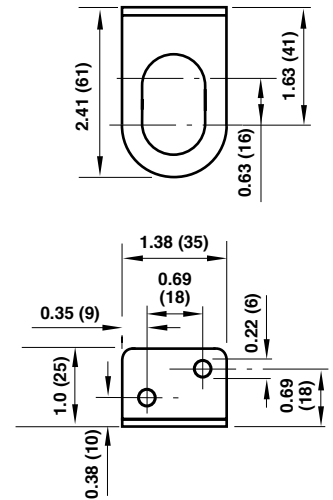

Product	Accessory	Part No.
R05	Plastic panel nut	2962-89
R06	Wall bracket for R06 with plastic bonnet	Bracket and plastic nut: 18-025-003 Plastic nut: 2962-89 Metal nut: 2962-04
	Wall bracket for R06 with brass bonnet	Bracket and metal nut: 18-001-021 Metal nut: 616-01
	Tamper resistant knob kit	18-001-092
R07	Wall bracket with plastic nut	Bracket and plastic nut: 18-025-003 Plastic nut: 2962-89 Metal nut: 2962-04
	Tamper resistant knob kit	18-001-092
R17	Wall bracket with plastic nut	Bracket and metal nut: 5570-04 Metal nut: 5226-97
	Tamper resistant seal wire	2117-01
R18	Muffler	3/4 PTF: MB006A R 3/4: MB006B

R06, R07 Bracket (18-025-003)**R06 Bracket for Brass Bonnet (18-001-021)****R17 Bracket (5570-04)**

Dimensions in inches (mm)