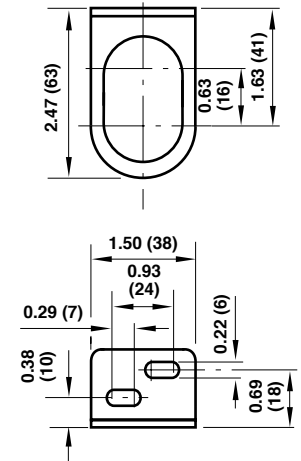

Product	Accessory	Part No.
R05	Plastic panel nut	2962-89
R06	Wall bracket for R06 with plastic bonnet	Bracket and plastic nut: 18-025-003 Plastic nut: 2962-89 Metal nut: 2962-04
	Wall bracket for R06 with brass bonnet	Bracket and metal nut: 18-001-021 Metal nut: 616-01
	Tamper resistant knob kit	18-001-092
R07	Wall bracket with plastic nut	Bracket and plastic nut: 18-025-003 Plastic nut: 2962-89 Metal nut: 2962-04
	Tamper resistant knob kit	18-001-092
R17	Wall bracket with plastic nut	Bracket and metal nut: 5570-04 Metal nut: 5226-97
	Tamper resistant seal wire	2117-01
R18	Muffler	3/4 PTF: MB006A R 3/4: MB006B

R06, R07 Bracket (18-025-003)**R06 Bracket for Brass Bonnet (18-001-021)****R17 Bracket (5570-04)**

Dimensions in inches (mm)