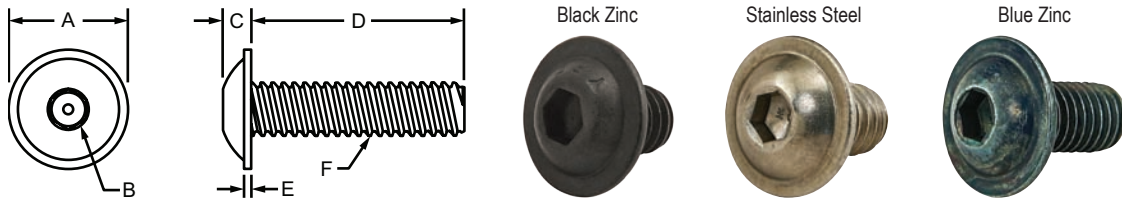

View page 387 for dimensional drawing

Flanged Button Head Socket Cap Screw (FBHSCS)

Part No.	Series	Material	Finish	A	B	C	D (Length)	E	F (Thread)	Thread Length	Weight
3390	F	Steel	Black Zinc	.560"	5/32	.132"	.375"	.046"	1/4-20	Full Thread	.007 lb
3601	F	Stainless-Steel	Stainless	.560"	5/32	.132"	.375"	.046"	1/4-20	Full Thread	.007 lb
3342	F	Steel	Black Zinc	.560"	5/32	.132"	.500"	.046"	1/4-20	Full Thread	.009 lb
3603	F	Stainless-Steel	Stainless	.560"	5/32	.132"	.500"	.046"	1/4-20	Full Thread	.008 lb
3066	F	Steel	Black Zinc	.560"	5/32	.132"	.750"	.046"	1/4-20	Full Thread	.011 lb
3604	F	Stainless-Steel	Stainless	.560"	5/32	.132"	.750"	.046"	1/4-20	Full Thread	.011 lb
3340	F	Steel	Black Zinc	.660"	3/16	.166"	.500"	.060"	5/16-18	Full Thread	.017 lb

CONTINUE